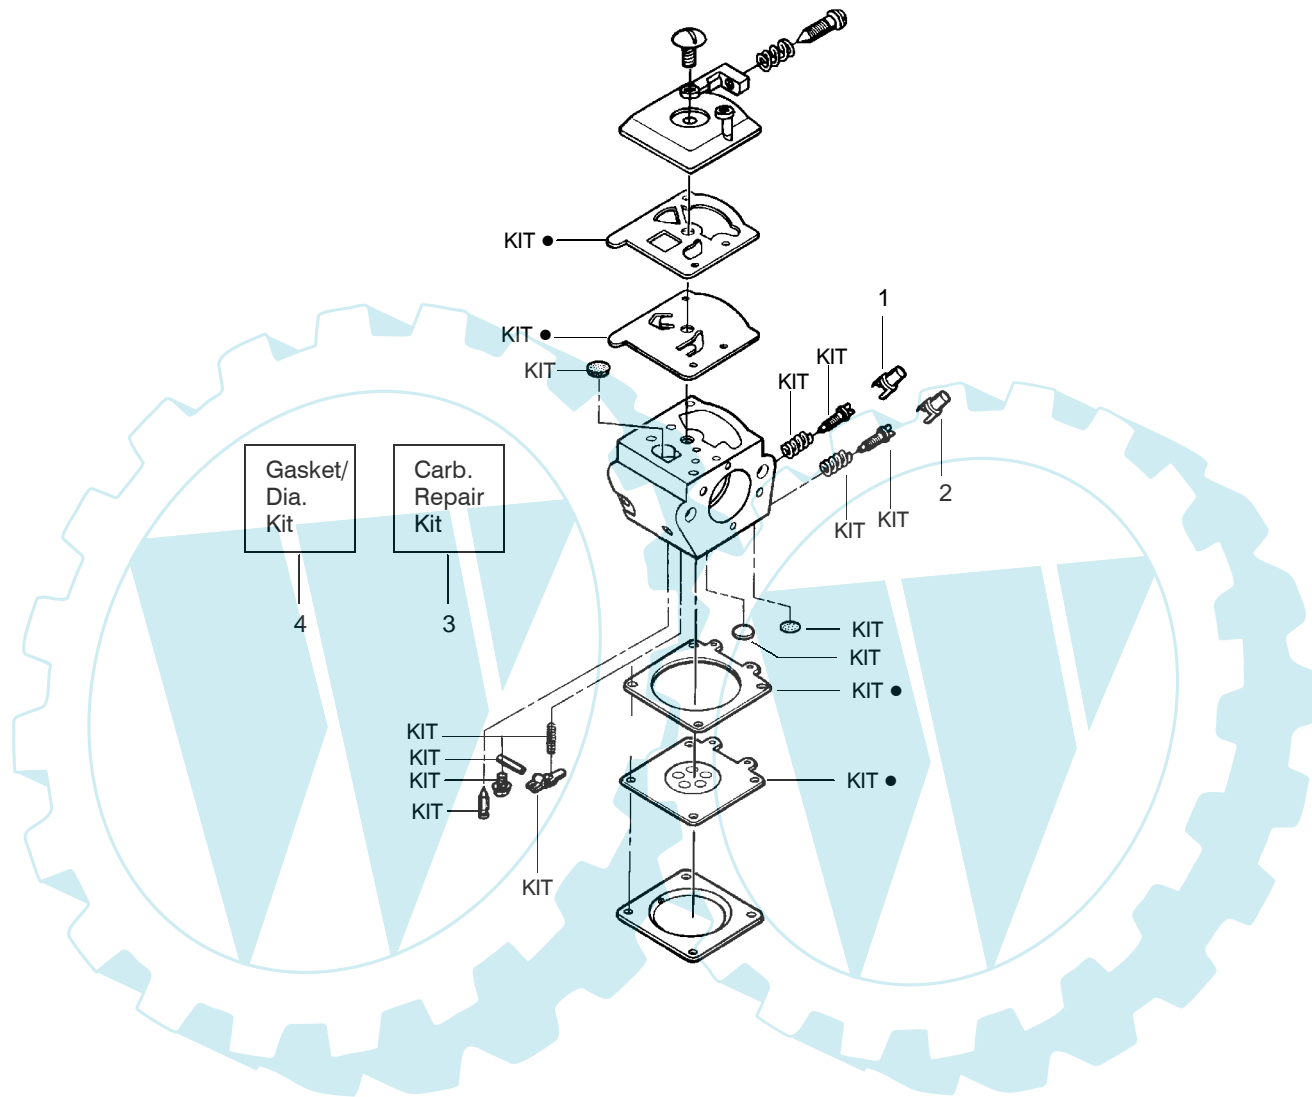

PARTS LIST NO. 530163178		PARTNER® PARTS LIST	CHAIN SAW MODEL(S) 391
DATE 6/27/02	NEW		PAGE NO. 3
Note: Illustration may differ from actual model due to design changes			

Carburetor Assembly – WT-391 – #530069722

Ref.	Part No.	Description
1.	530038479	Limiter Cap–High
2.	530038478	Limiter Cap–Low
3.	530069826	Carburetor Repair Kit (KIT= Indicates Contents) & Includes Limiter Caps
4.	530069844	Gasket/Diaphragm Kit (● = Indicates Contents)

✓ = NEW PART NUMBER FOR THIS IPL

★ = REFER TO THE SERVICE REFERENCE INDICATED FOR MORE INFORMATION. (LOCATED AT END OF IPL)