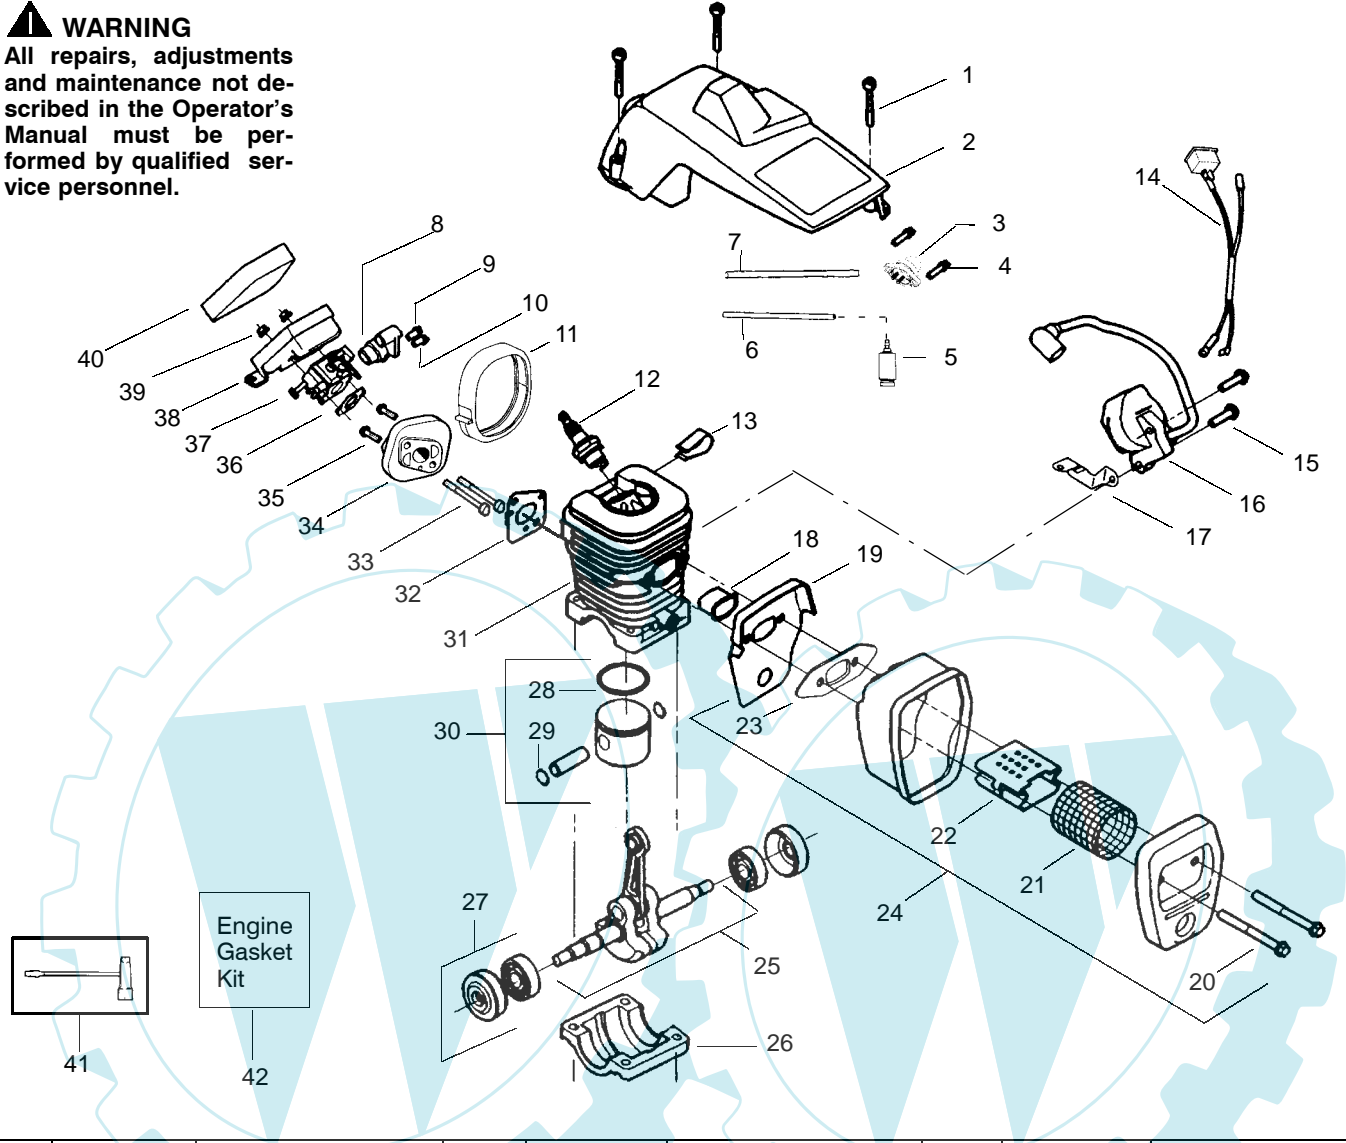

PARTS LIST NO. 530163178		PARTNER® PARTS LIST	CHAIN SAW MODEL(S) 391
DATE 6/27/02	NEW		PAGE NO. 2
Note: Illustration may differ from actual model due to design changes			

⚠ WARNING
All repairs, adjustments and maintenance not described in the Operator's Manual must be performed by qualified service personnel.

Ref.	Part No.	Description	Ref.	Part No.	Description	Ref.	Part No.	Description
1.	530016153	Screw	20.	530016132	Screw	38.	530047604	Housing-Air Filter Nut
2.	530071310	Shield-Cylinder	21.	530036103	Screen-Spark	39.	530016101	Nut
3.	530047213	Assy-Air Purge	22.	530037813	Diffuser-Muffler	40.	530037793	Air Filter - Foam
4.	530015780	Screw	23.	530069608	Gasket-Muffler (kit)	41.	530031135	Wrench-Bar
5.	530095646	Assy-Fuel Pick-up	24.	530047207	Assy-Muffler (Incl. 19,20, 21,22,23)	42.	530069608	Kit-Engine Gasket (incl. 36,32,23)
6.	530069247	Kit-Line Purge/Carb. (Small Dia)	25.	530047062	Assy-Crankshaft			
7.	530069216	Kit-Line Purge/Tank (large line)	26.	530037935	Cap-Crankcase			
8.	530049244	Grommet-Carb Adjust.	27.	530056363	Assy-Seal & Bearing			
9.	530038479	Limiter Cap-High(brown)	28.	530038729	Ring-Piston			
10.	530038478	Limiter Cap-Low(tan)	29.	530015697	Retainer - Piston Pin			
11.	530054144	Seal-Carb Adapter	30.	530071408	Kit-Piston - (incl. 28-29)			
12.	952030150	Spark Plug (RCJ-7Y)	31.	530071412	Kit-Cylinder			
13.	530016136	Clip-High Tension Lead	32.	530069608	Gasket-Carb. Adapter (kit)			
14.	530049117	Assy-Wire Harness (includes switch)	33.	530016187	Screw			
15.	530015814	Screw	34.	530049700	Carb. Adapter			
16.	530039167	Module-Ignition	35.	530016386	Screw			
17.	530047442	Strap-Ground	36.	530069608	Carb. Gasket (kit)			
18.	530037652	Insulator-Heat	37.	530069722	Kit-Carburetor (incl. 9 & 10)			
19.	530049870	Back Plate-Muffler						
								Not Shown
								530088496 Manual - (Scan)
								530088497 Manual - (Euro I)
								530088498 Manual - (Euro II)
								530054781 Decal-Warning

↖ = NEW PART NUMBER FOR THIS IPL

★ = REFER TO THE SERVICE REFERENCE INDICATED FOR MORE INFORMATION. (LOCATED AT END OF IPL)